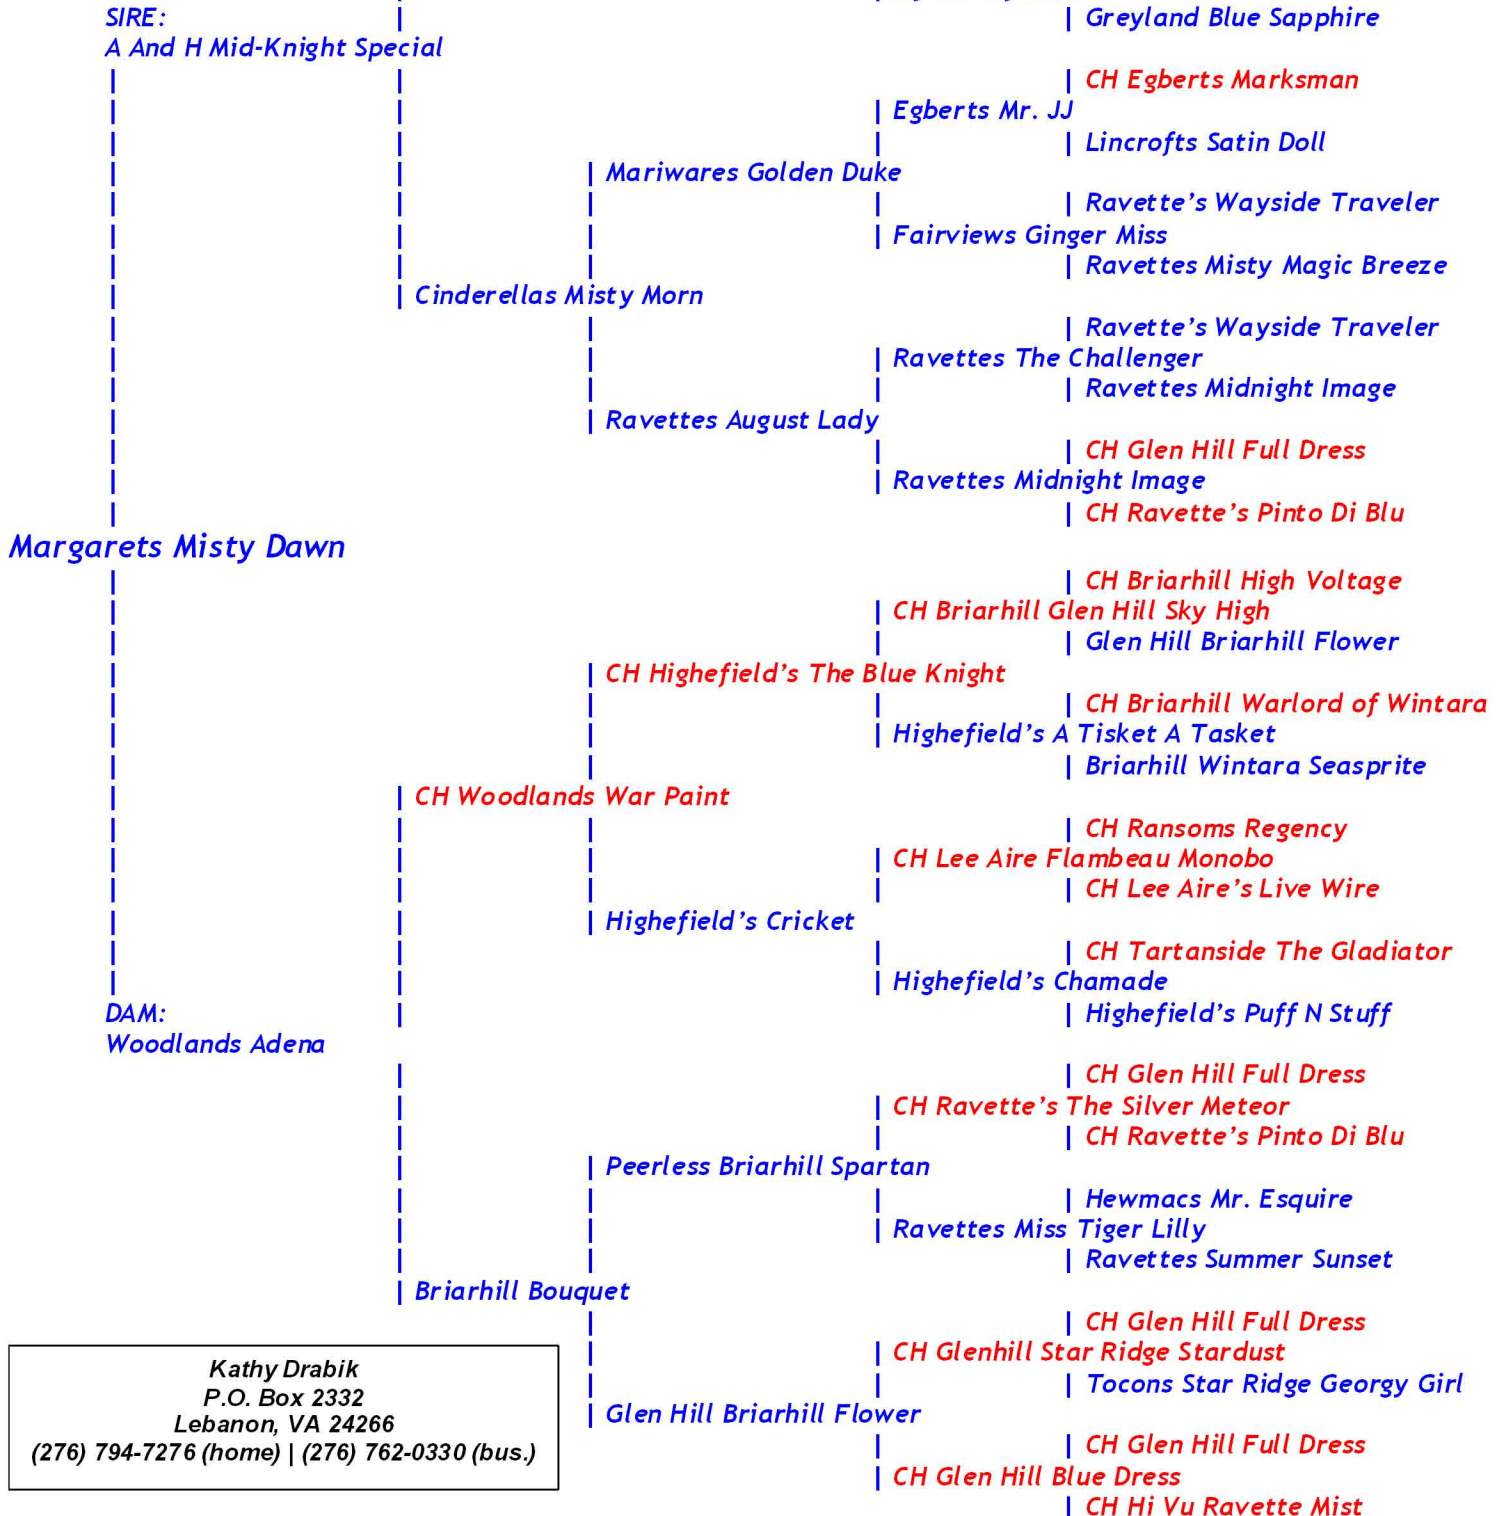

Westwood Collies

BREED: Collie
VARIETY: Rough
COLOR: Blue Merle
SEX: Female

Kathy Drabik
P.O. Box 2332
Lebanon, VA 24266
(276) 794-7276 (home) | (276) 762-0330 (bus.)

"This pedigree though believed to be accurate is not guaranteed."