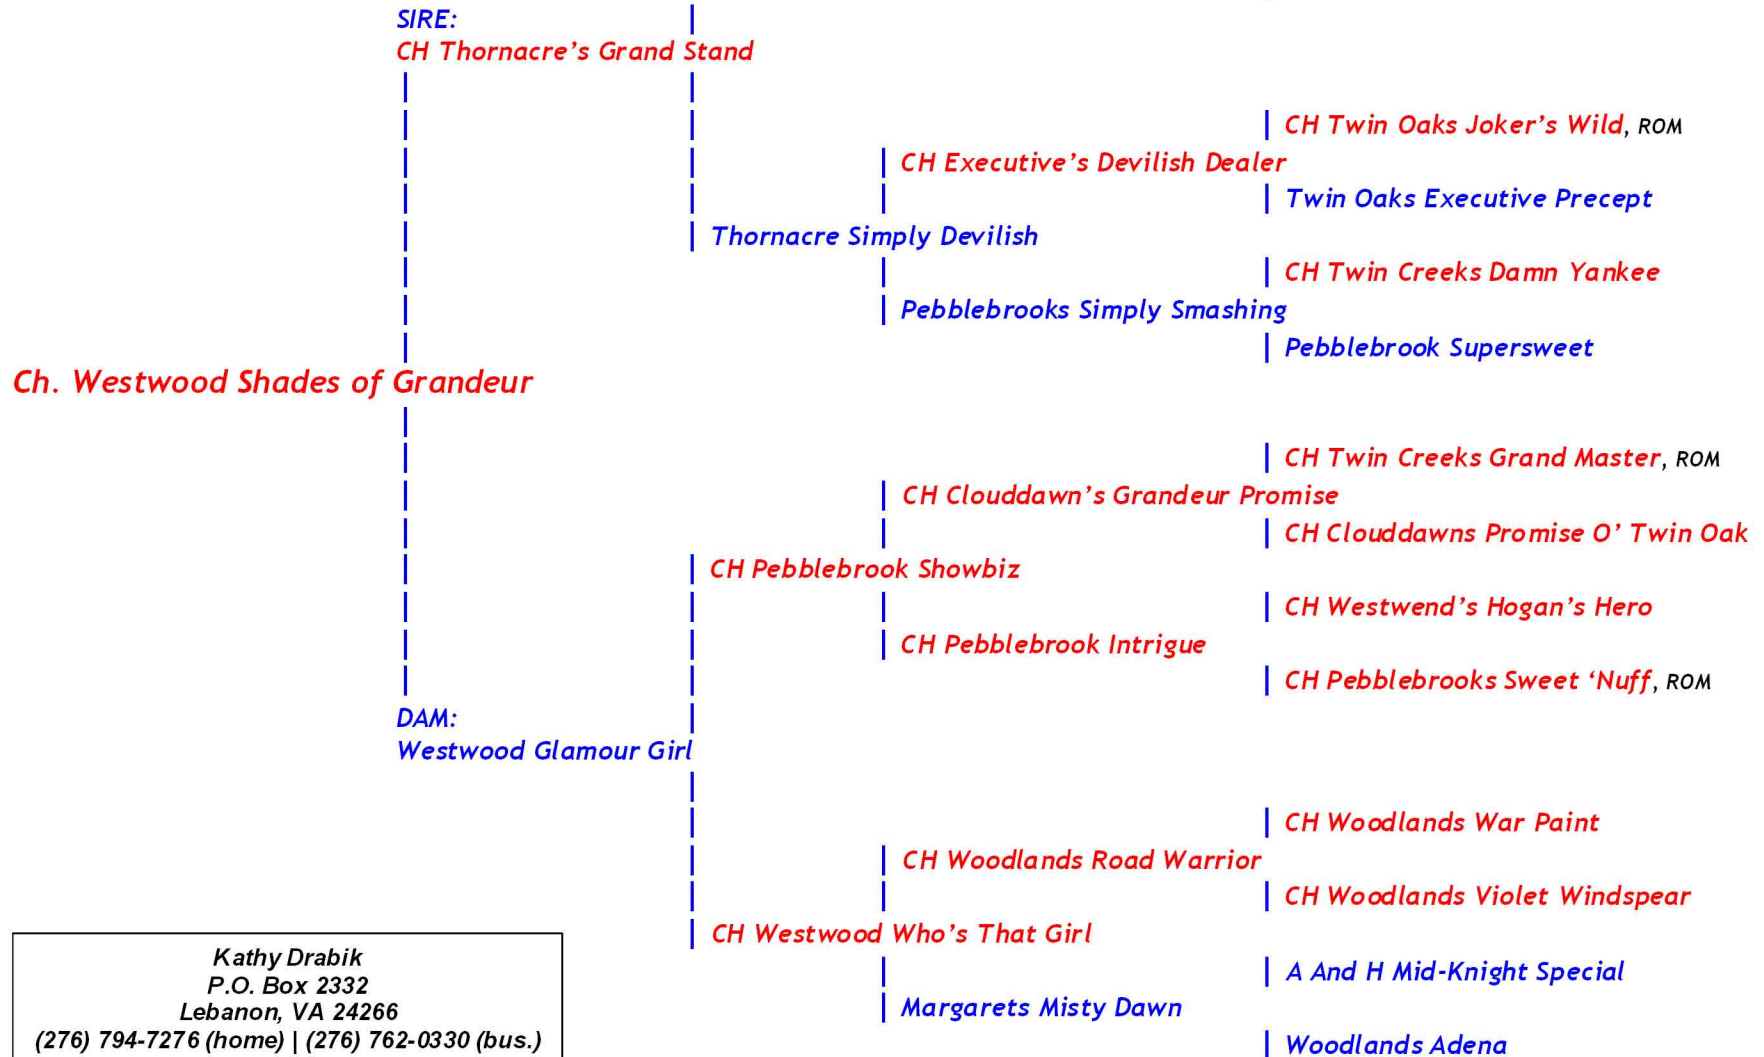

# Westwood Collies

**BREED:** Collie  
**VARIETY:** Rough  
**COLOR:** Sable Merle  
**SEX:** Male

Kathy Drabik  
P.O. Box 2332  
Lebanon, VA 24266  
(276) 794-7276 (home) | (276) 762-0330 (bus.)

"This pedigree though believed to be accurate is not guaranteed."