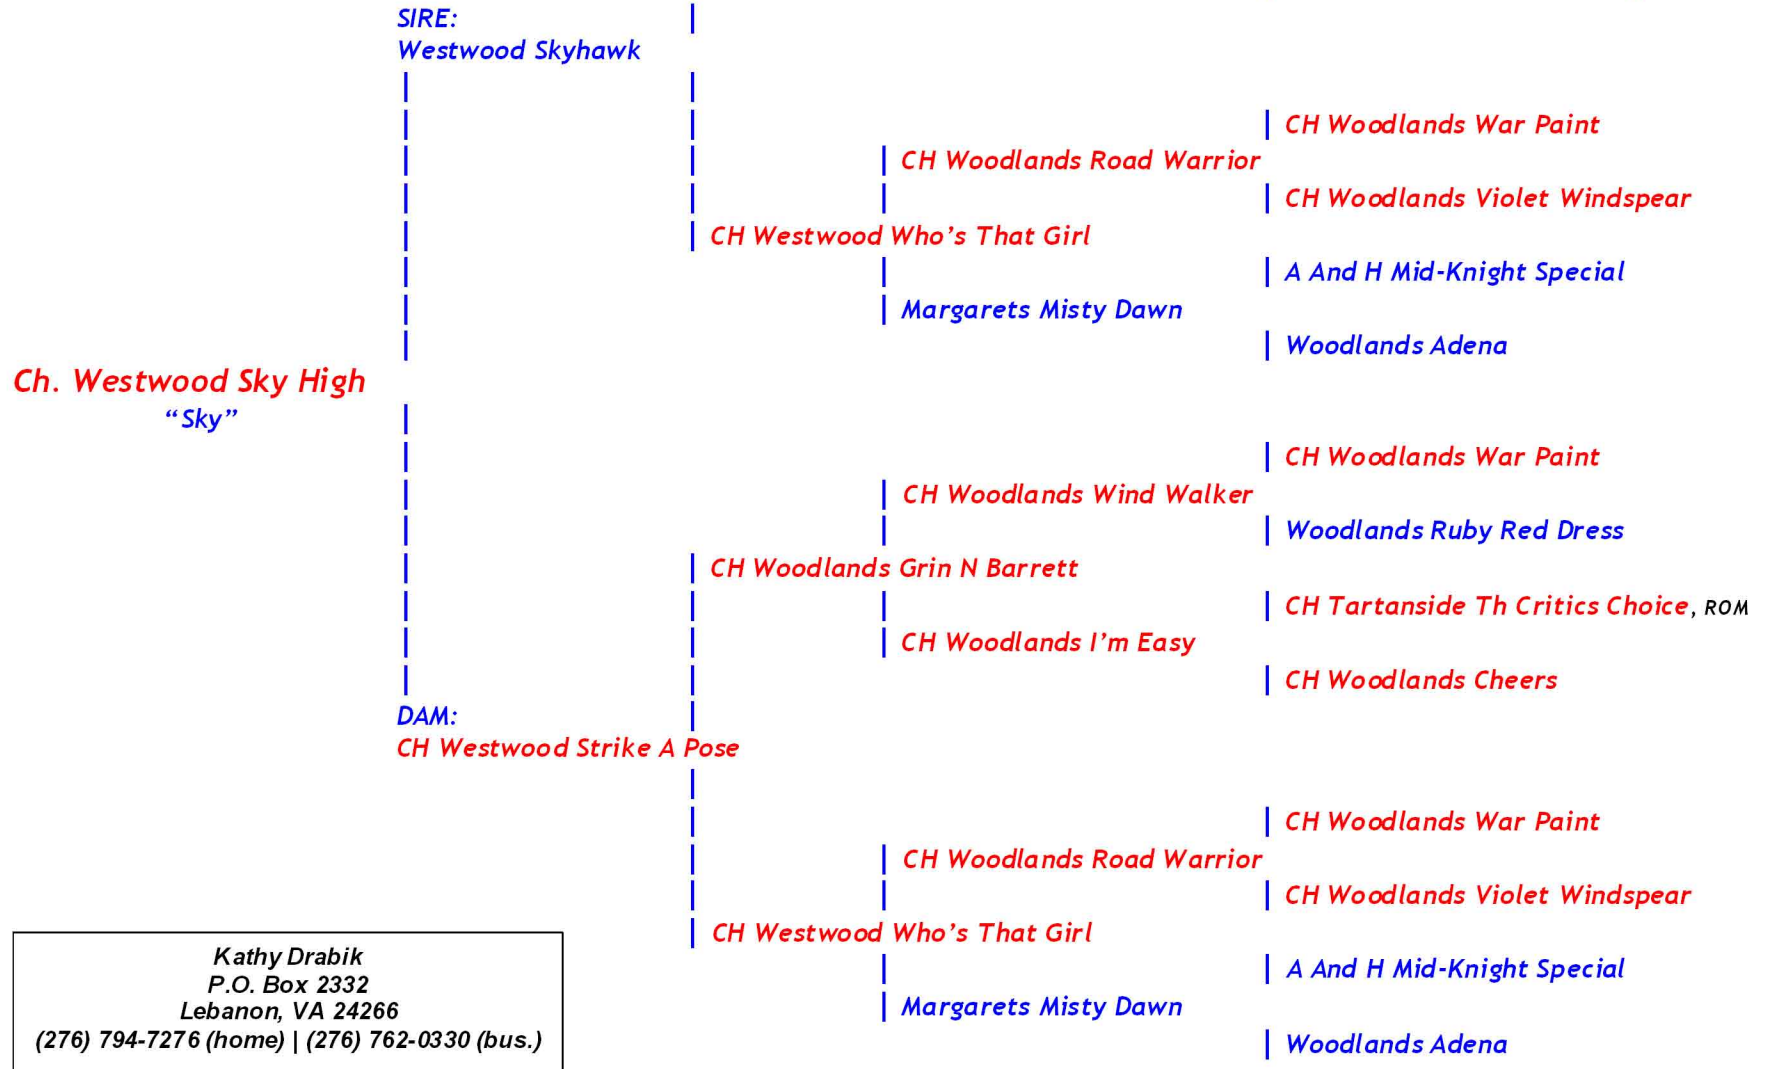

Westwood Collies

BREED: Collie
VARIETY: Rough
COLOR: Blue Merle
SEX: Male

Kathy Drabik
 P.O. Box 2332
 Lebanon, VA 24266
 (276) 794-7276 (home) | (276) 762-0330 (bus.)

"This pedigree though believed to be accurate is not guaranteed."